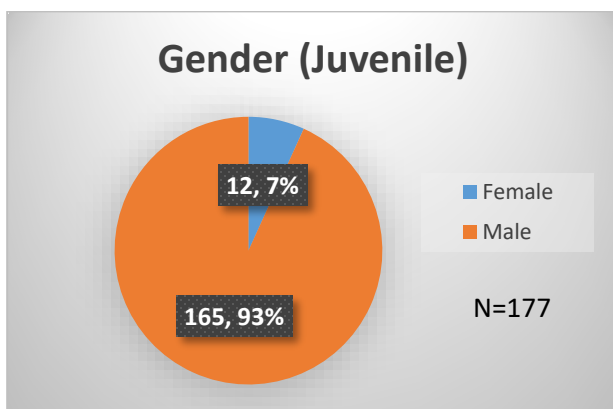

## Demographics for JTDC Population

### Monday Morning Midnight Count

Total # of probation Involved youth<sup>1</sup>: 979

<sup>1</sup> Probation Active: Any youth who is pending sentencing with an active social history, has been formally placed on probation or supervision with Cook County Juvenile Probation on the date of the report.