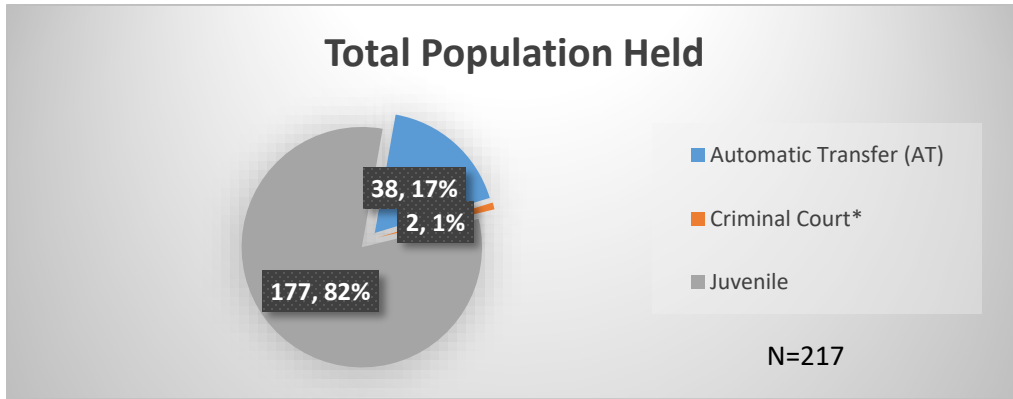

### Monday Morning Midnight Count

Total # of probation Involved youth<sup>1</sup>: 979

<sup>1</sup> Probation Active: Any youth who is pending sentencing with an active social history, has been formally placed on probation or supervision with Cook County Juvenile Probation on the date of the report.