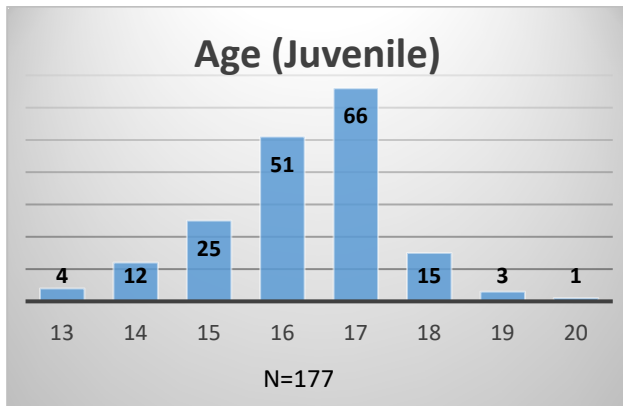

# Daily Data Dashboard – October 31, 2022

### Monday Morning Midnight Count

Total # of probation Involved youth<sup>1</sup>: 979

<sup>1</sup> Probation Active: Any youth who is pending sentencing with an active social history, has been formally placed on probation or supervision with Cook County Juvenile Probation on the date of the report.